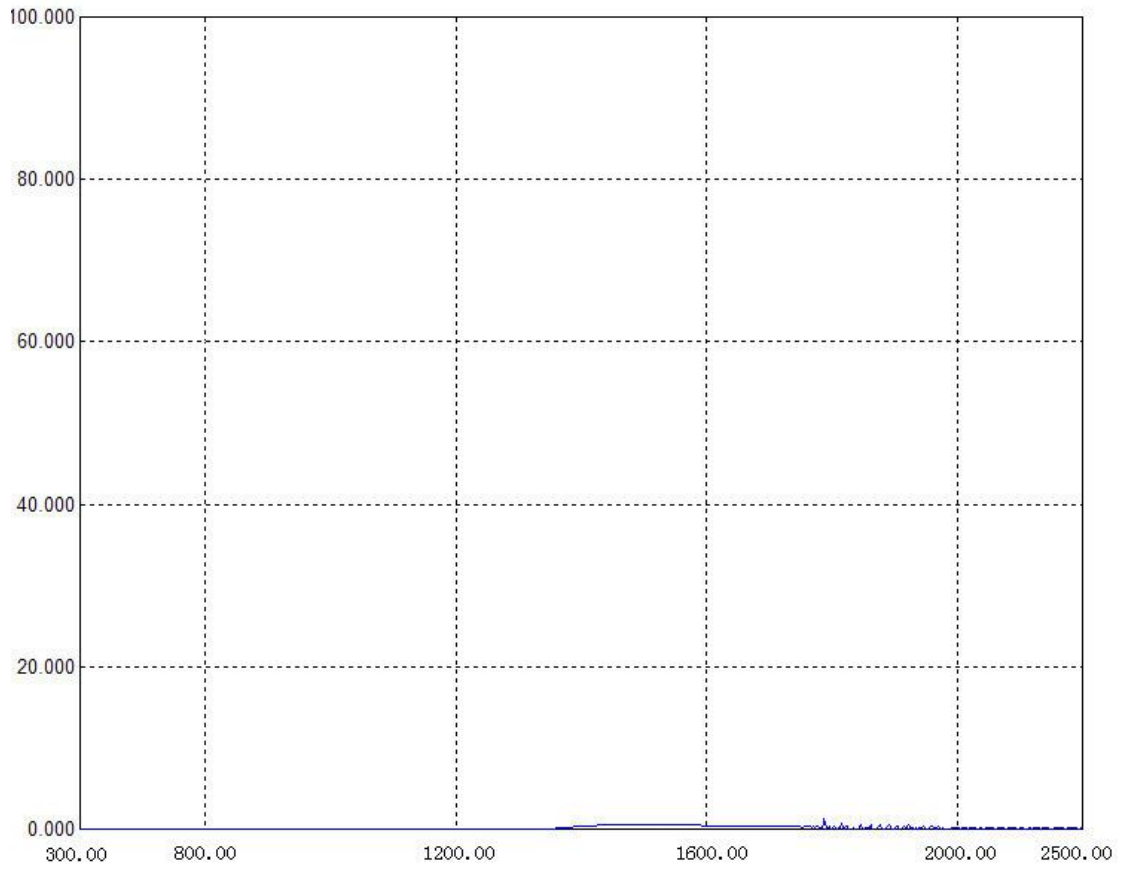

Additional Information Refractor use only

Eyepiece Barrel Size 1.25"

Filter(s) ND3 and Custom red filter pre-installed

Optical Design Red light solar prism

Star Diagonal 35MM prism

Warranty 1 year

黑锐 HERCULES

双滤镜过滤曲线

棱镜减光 300-2500 光谱过波曲线，全段通过值都达到国际标准安全值以下。

黑锐 HERCULES