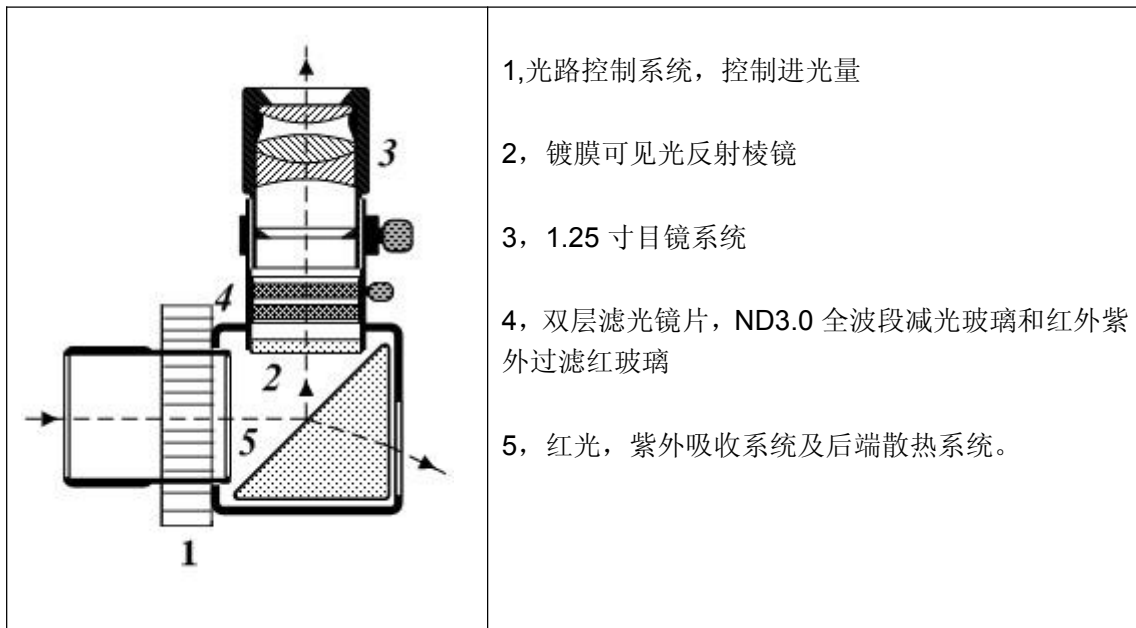

Additional Information Refractor use only

Eyepiece Barrel Size 1.25"

Filter(s) ND3 and Custom red filter pre-installed

Optical Design Red light solar prism

Star Diagonal 35MM prism

Warranty 1 year

黑锐 HERCULES

双滤镜过滤曲线

棱镜减光 300-2500 光谱过波曲线，全段通过值都达到国际标准安全值以下。

黑锐 HERCULES