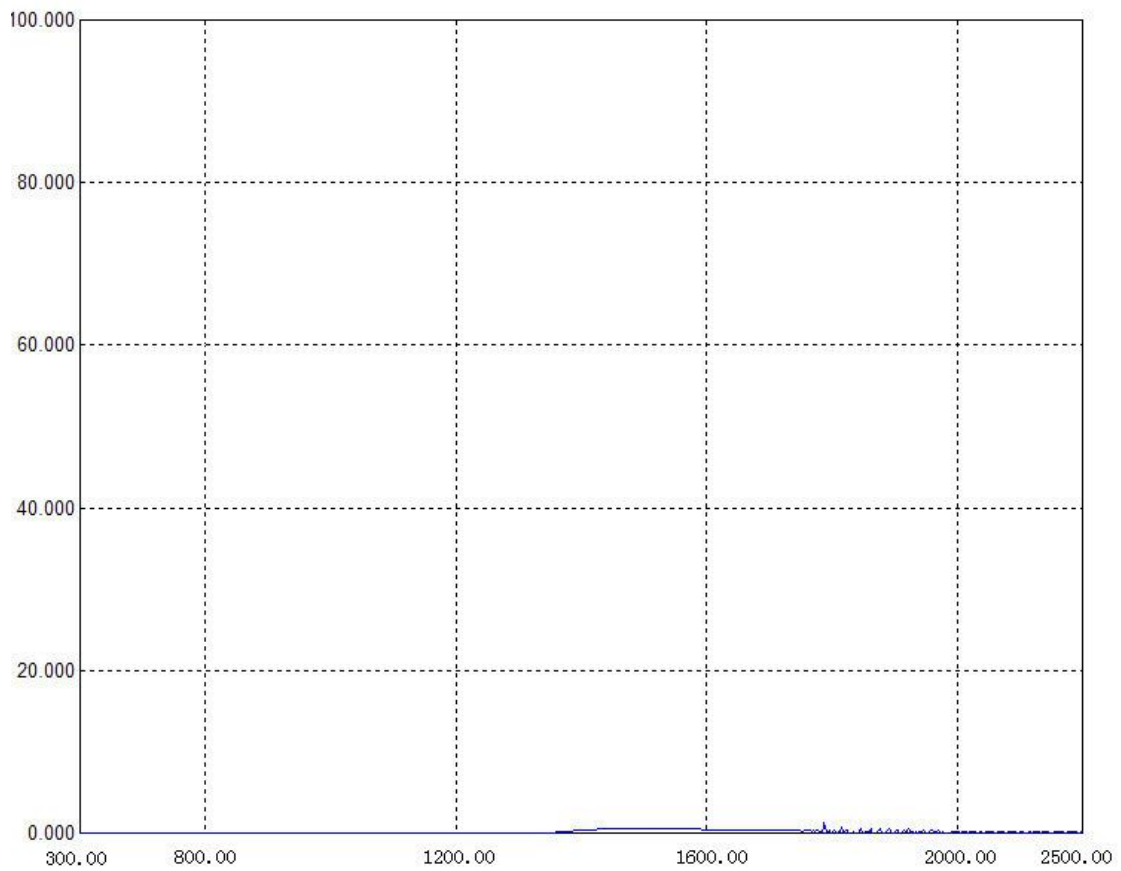

Additional Information Refractor use only

Eyepiece Barrel Size 1.25"

Filter(s) ND3 and 540nm(Green) filter pre-installed

Optical Design Red light solar prism

Star Diagonal 35MM prism

Warranty 1 year

黑锐 HERCULES

540nm

双滤镜过滤曲线

棱镜减光 300-2500 光谱过波曲线，全段通过值都达到国际标准安全值以下。

黑锐 HERCULES