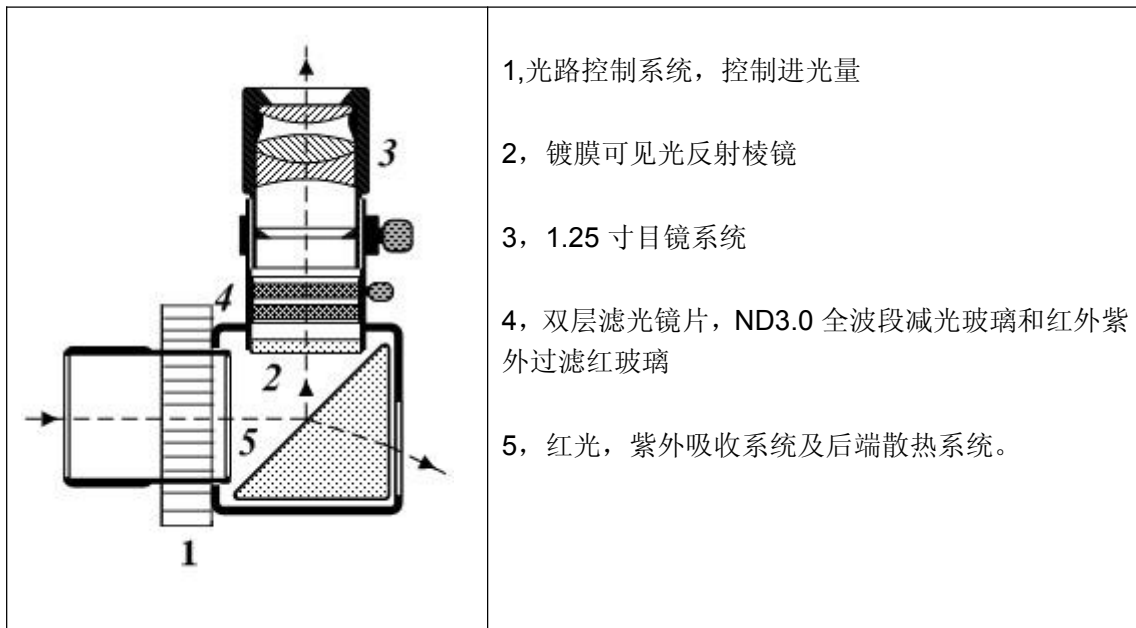

Additional Information Refractor use only

Eyepiece Barrel Size 1.25"

Filter(s) ND3 and 540nm(Green) filter pre-installed

Optical Design Red light solar prism

Star Diagonal 35MM prism

Warranty 1 year

黑锐 HERCULES

540nm

双滤镜过滤曲线

棱镜减光 300-2500 光谱过波曲线，全段通过值都达到国际标准安全值以下。

黑锐 HERCULES