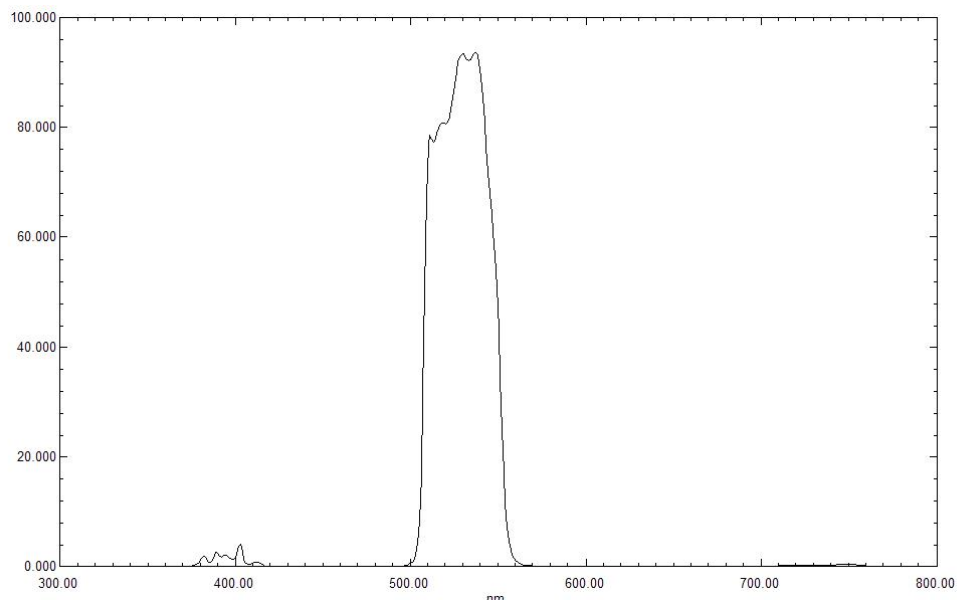

Additional Information Refractor use only

Eyepiece Barrel Size 1.25"

Filter(s) ND3 and 540nm(Green) filter pre-installed

Optical Design Red light solar prism

Star Diagonal 35MM prism

Warranty 1 year

黑锐 HERCULES

540nm

双滤镜过滤曲线

棱镜减光 300-2500 光谱过波曲线，全段通过值都达到国际标准安全值以下。

黑锐 HERCULES